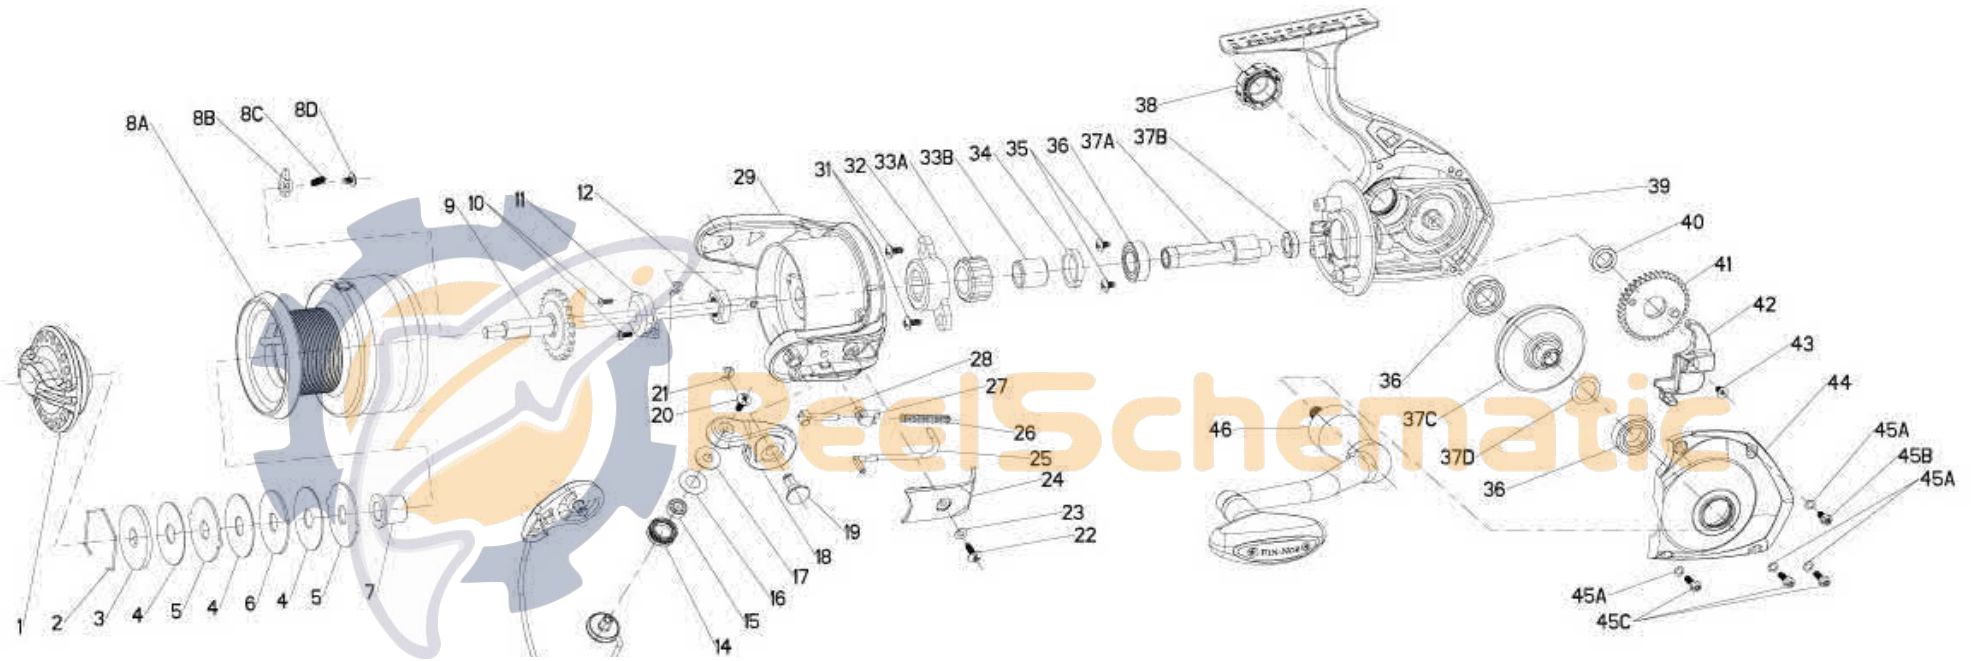

Sportfisher FS40

FIN-NOR®

LEGENDARY TACKLE SINCE 1933

Sportfisher FS40

Fin-Nor Inshore FS40 Reel Part List

Key #	Description	Qty	Part No.	Key #	Description	Qty	Part No.
1	DRAG KNOB ASSEMBLY	1	CO332-01	25	KICK LEVER	1	CO019-01
2	SPOOL RETAINER	1	RQ038-01	26	ACTUATOR SPRING	1	JO022-01
3	DRAG WASHER - KEYED	1	CO080-02	27	ACTUATOR	1	JO258-01
4	DRAG WASHER - FRICTION	3	CO033-01	28	ACTUATOR SPRING PIN	1	JO031-01
5	DRAG WASHER - TABBED	2	CO081-01	29	ROTOR	1	CO009-01
6	DRAG WASHER KEYED	1	CO080-01	30	PINION GEAR WASHER	1	N/A
7	SPOOL BUSHING	1	CO160-01	31	SCREW - CLUTCH (2)	2	HO077-01
8	SPOOL ASSEMBLY KIT	1	HO4321-01	32	CLUTCH COVER	1	CO175-01
	8A - SPOOL ASSEMBLY	1	N/A	33	CLUTCH ASSEMBLY KIT	1	CO4178-01
	2 - SPOOL RETAINER	1	N/A		33A - CLUTCH HOUSING	1	N/A
	3 - DRAG WASHER - KEYED	1	N/A		33B - CLUTCH SLEEVE	1	N/A
	4 - DRAG WASHER - FRICTION	3	N/A	34	WASHER - ADJUST CLUTCH	1	PG042-01
	5 - DRAG WASHER - TABBED	2	N/A	35	SCREW - BEARING (2)	2	AQ108-01
	6 - DRAG WASHER - KEYED	1	N/A	36	BALL BEARING	1	KT158-01
	7 - SPOOL BUSHING	1	N/A	36	BALL BEARING	1	KT141-01
	8B - SPOOL CLICKER	1	N/A	36	BALL BEARING	1	RF058-02
	8C - CLICK SPRING	1	N/A	37	GEAR KIT	1	CO4011-01
	8D - SCREW - CLICKER	1	N/A		37A - PINION GEAR	1	N/A
9	MAINSHAFT ASSEMBLY	1	CO315-01		37B - PINION BUSHING	1	N/A
10	ROTOR NUT LOCK SCREW (2)	2	JO094-01		37C - DRIVE GEAR	1	N/A
11	MAINSHAFT BUSHING	1	CO214-01		37D - DRIVE GEAR ADJUST WASHER	1	N/A
12	ROTOR NUT	1	CO006-01	38	HANDLE CAP	1	CO073-01
13	BAIL ASSEMBLY	1	CO347-01	39	BODY	1	CO001-01
14	LINE ROLLER	1	CH004-01	40	OSCILLATOR GEAR BUSHING	1	N/A
15	LINE ROLLER BEARING	1	GH202-01	41	OSCILLATOR GEAR	1	CO053-01
16	LINE ROLLER WASHER	1	DH102-01	42	OSCILLATOR GEAR SLIDER	1	SQ025-01
17	LINE ROLLER COLLAR	1	CH102-01	43	MAIN SHAFT SCREW	1	RQ100-01
18	ARM LEVER	1	CO007-01	44	BODY COVER	1	CO023-01
19	PIN	1	PG042-01	45	BODY COVER SCREW KIT	1	CO4157-01
20	SCREW - LINE SLIDER	1	AQ108-01		45A - SCRATCH PROTECT WASHER (4)	4	N/A
21	E-CLIP - BAIL ASSEMBLY (2)	2	GH034-01		45B - BODY COVER SCREW (1)	1	N/A
22	ARM LEVER COVER SCREW	1	GU077-02A		45C - BODY COVER SCREW (3)	3	N/A
23	ARM LEVER COVER WASHER	1	RQ142-01	46	HANDLE ASSEMBLY	1	CO318-01
24	ARM LEVER COVER	1	CO087-01